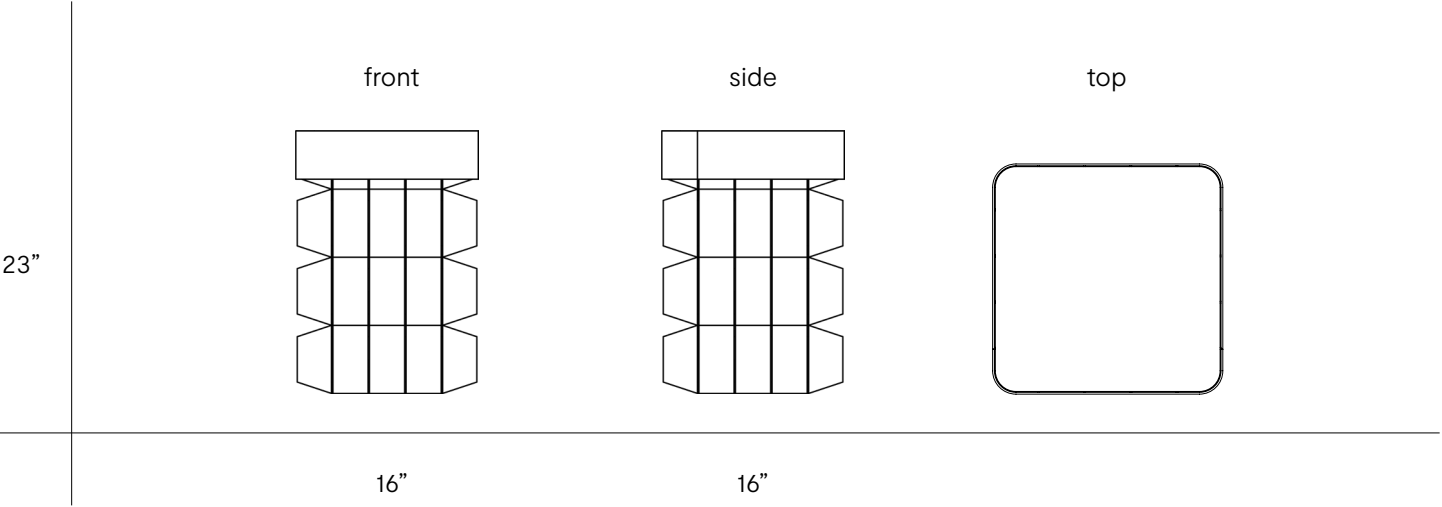

tear sheet

# 1979 side table

Material :Aluminum, Grey Starfire Glass  
Dimensions :17"or 23"H x 16"W x 16"L  
Lead time (weeks) : 8-10  
Finish: Orange or RAW

\*\* IMPORTANT : Please be aware that the prices do not include taxes or shipping cost. Also, note that prices and lead times are subject to change.